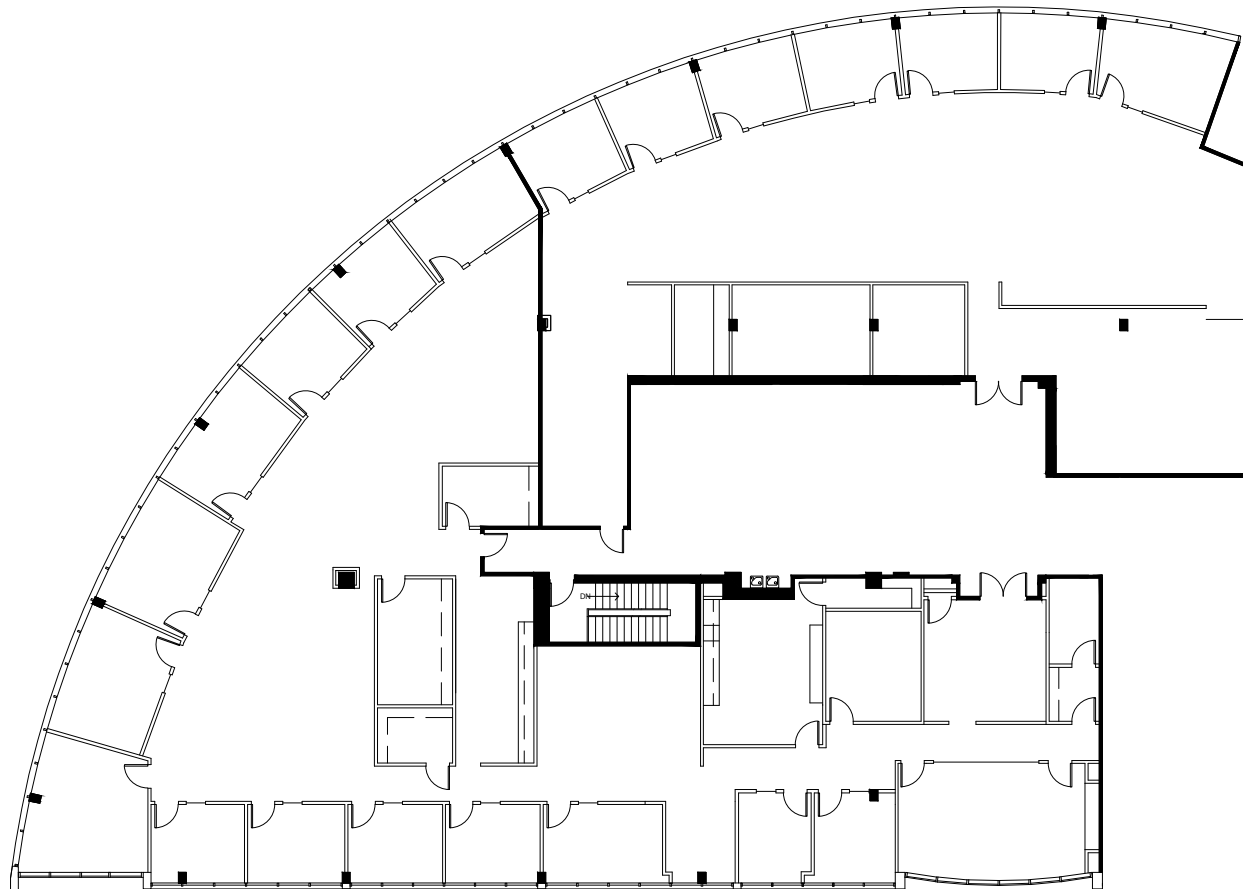

LAKESIDE CENTRE

1957 • 1967 • 1975 • 1979 • 1990
Lakeside Parkway | Tucker, GA 30084

13,039 SF

Suite 300

key plan

Peter McGuone

404 962 8637

peter.mcguone@streamrealty.com