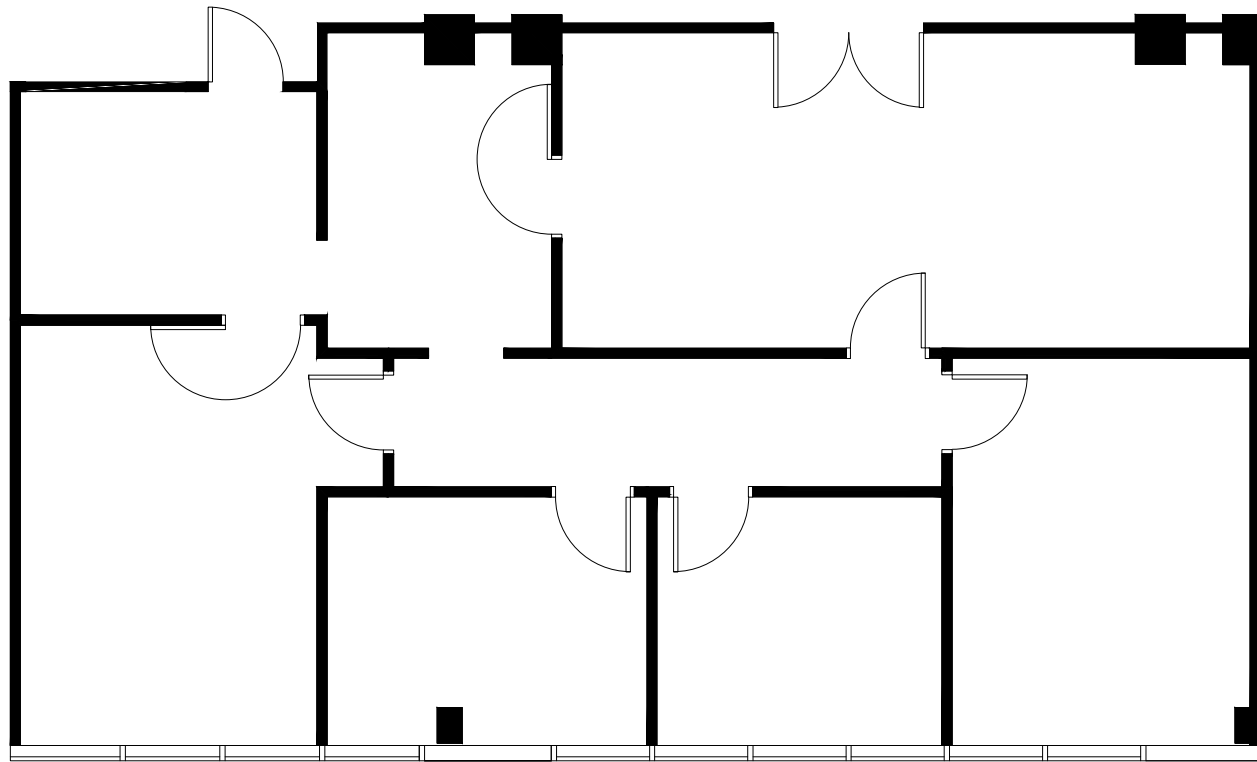

LAKESIDE CENTRE

1957 • 1967 • 1975 • 1979 • 1990
Lakeside Parkway | Tucker, GA 30084

1,613 SF

Suite 230

key plan

Peter McGuone

404 962 8637

peter.mcguone@streamrealty.com