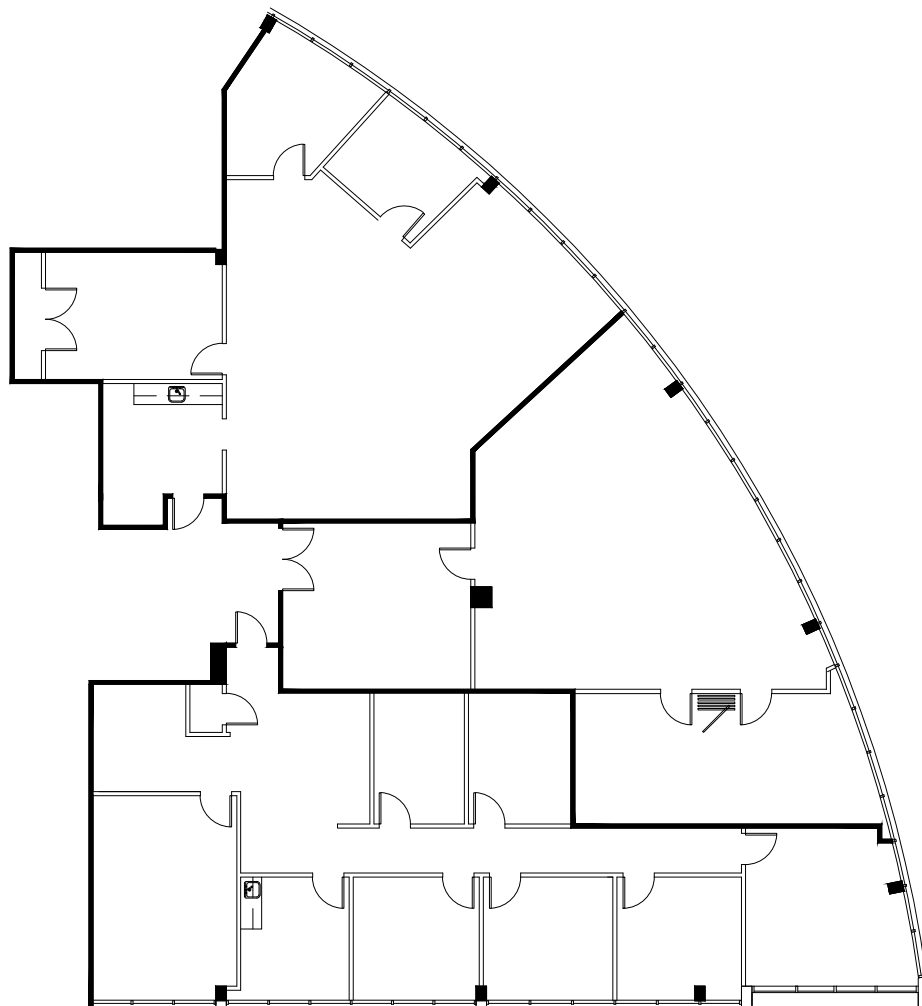

LAKESIDE CENTRE

1957 • 1967 • 1975 • 1979 • 1990
Lakeside Parkway | Tucker, GA 30084

5,883 SF

Suite 210

key plan

Peter McGuone

404 962 8637

peter.mcguone@streamrealty.com