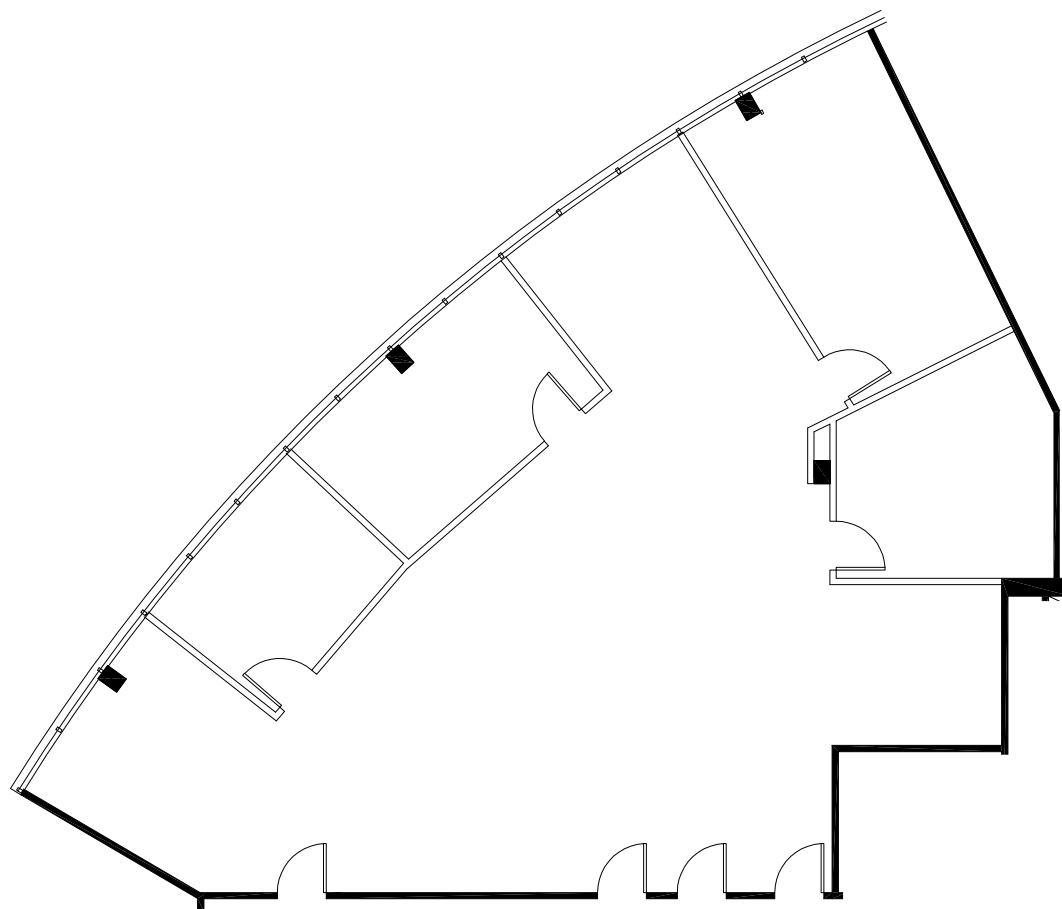

LAKESIDE CENTRE

1957 • 1967 • 1975 • 1979 • 1990  
Lakeside Parkway | Tucker, GA 30084

2,368 SF

Suite 185

key plan

**Peter McGuone**

404 962 8637

[peter.mcguone@streamrealty.com](mailto:peter.mcguone@streamrealty.com)