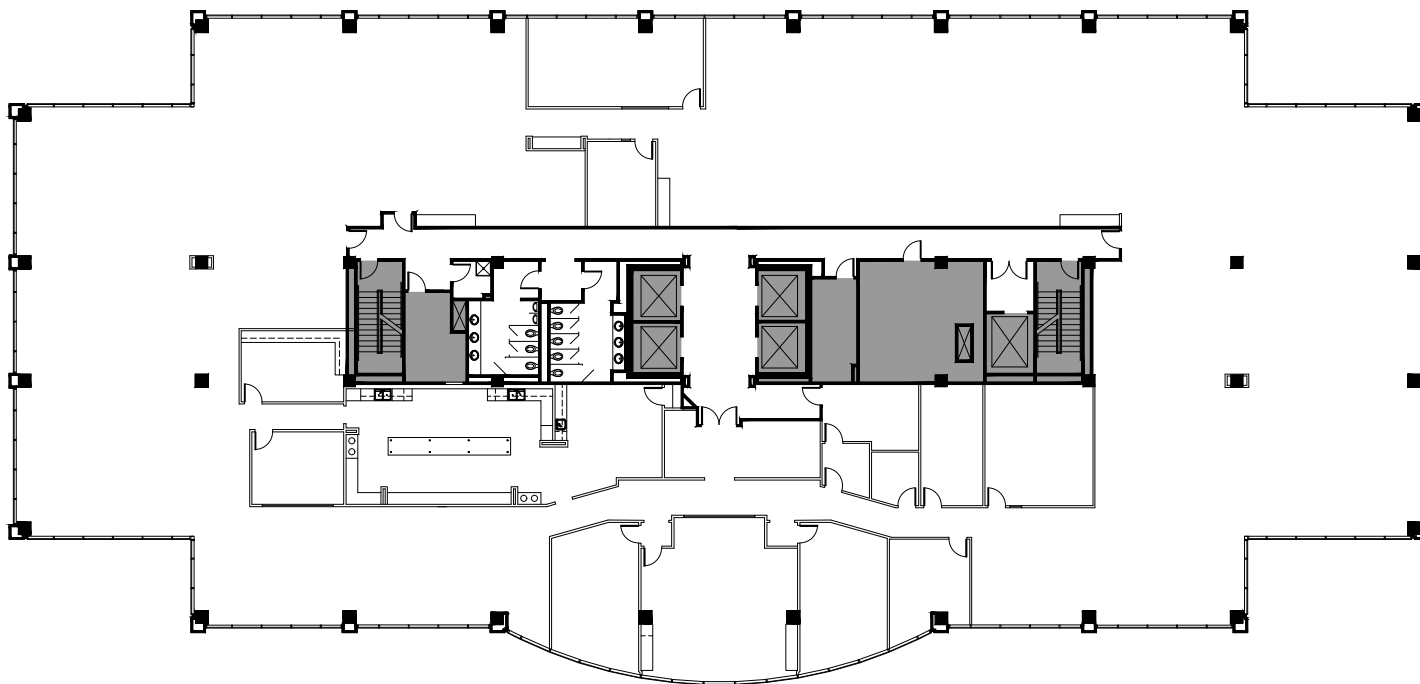

LAKESIDE CENTRE

1957 • 1967 • 1975 • 1979 • 1990
Lakeside Parkway | Tucker, GA 30084

23,238 SF

Suite 800

Peter McGuone

404 962 8637

peter.mcguone@streamrealty.com

Bryan Heller