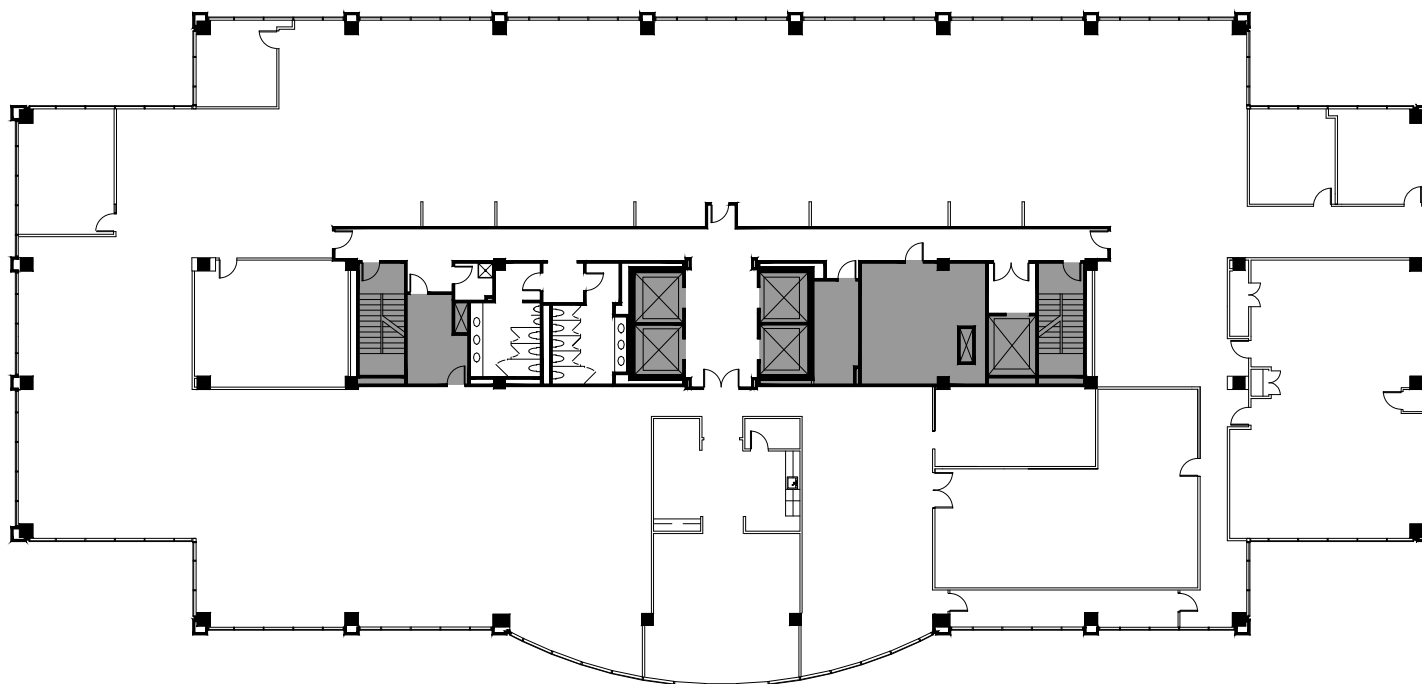

LAKESIDE CENTRE

1957 • 1967 • 1975 • 1979 • 1990
Lakeside Parkway | Tucker, GA 30084

23,238 SF

Suite 700

Peter McGuone

404 962 8637

peter.mcguone@streamrealty.com

Bryan Heller