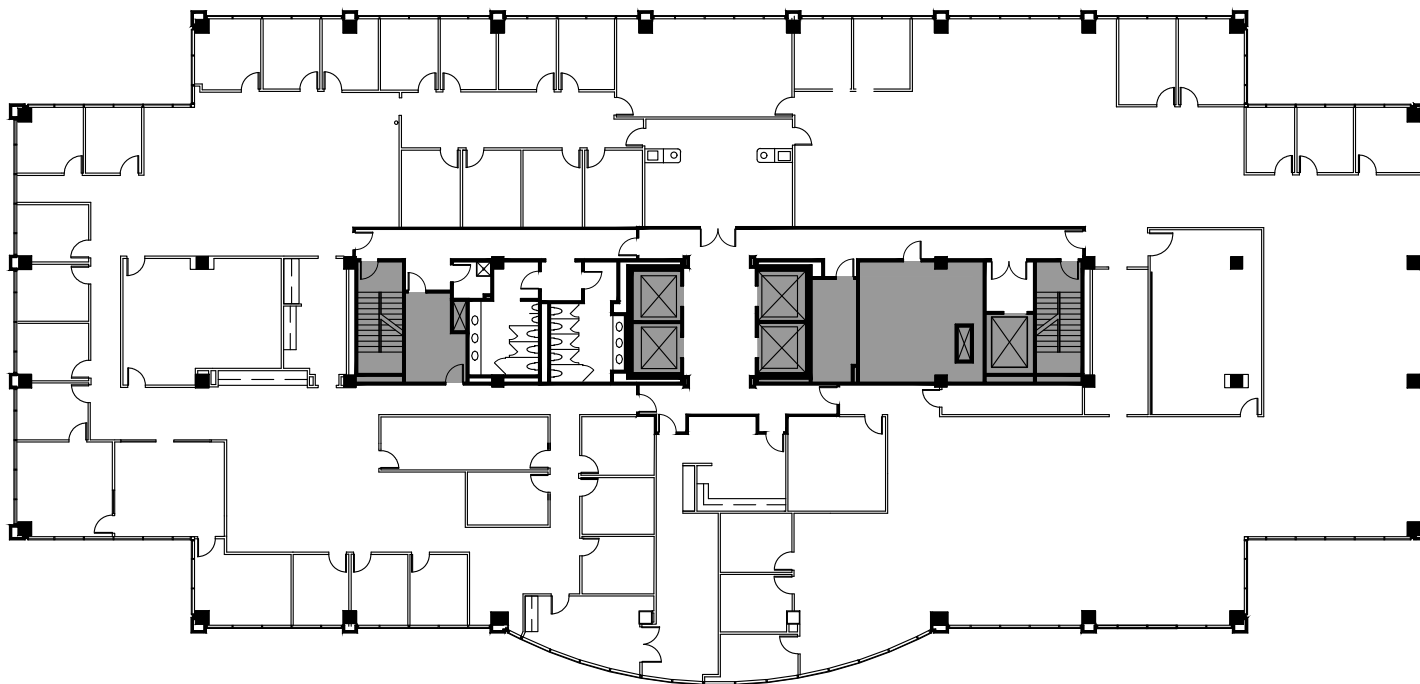

LAKESIDE CENTRE

1957 • 1967 • 1975 • 1979 • 1990
Lakeside Parkway | Tucker, GA 30084

23,238 SF

Suite 600

Peter McGuone

404 962 8637

peter.mcguone@streamrealty.com

Bryan Heller